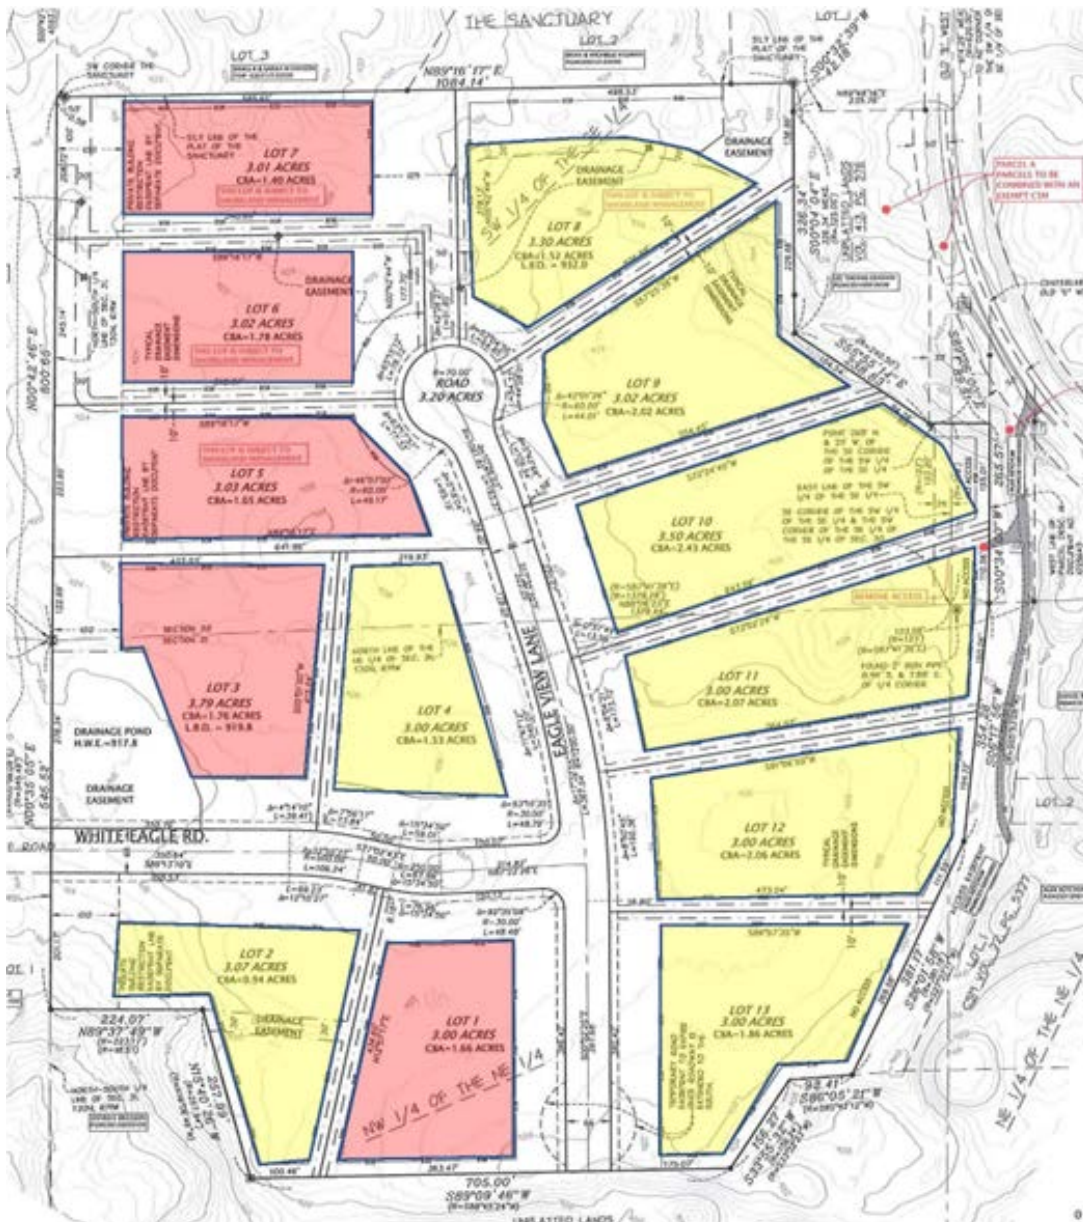

**METRO
EAST** 
COMMERCIAL REAL ESTATE SERVICES

Jon Whitcomb Broker/Owner

Cell 651.283.4884
Office 651.351.5005

Email Jon@MetroEastCRE.com
Web www.MetroEastCRE.com

LOT AVAILABILITY

LOT NUMBER	PRICE
• LOT 2	\$215,900
• LOT 4	\$210,900
• LOT 8	\$195,900
• LOT 9	\$195,900
• LOT 10	\$195,900
• LOT 11	\$195,900
• LOT 12	\$195,900
• LOT 13	\$196,500