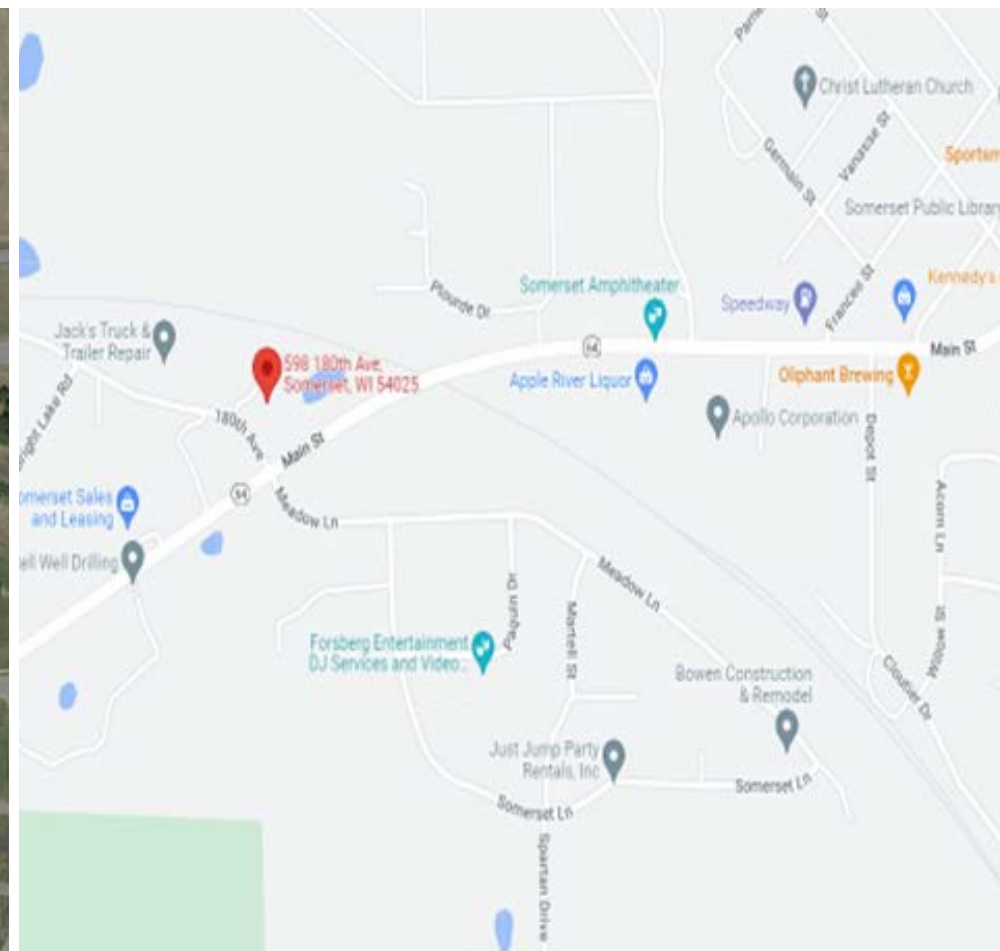

For Lease: Warehouse / Workshop Space

598 180th Ave | Somerset, WI 54025