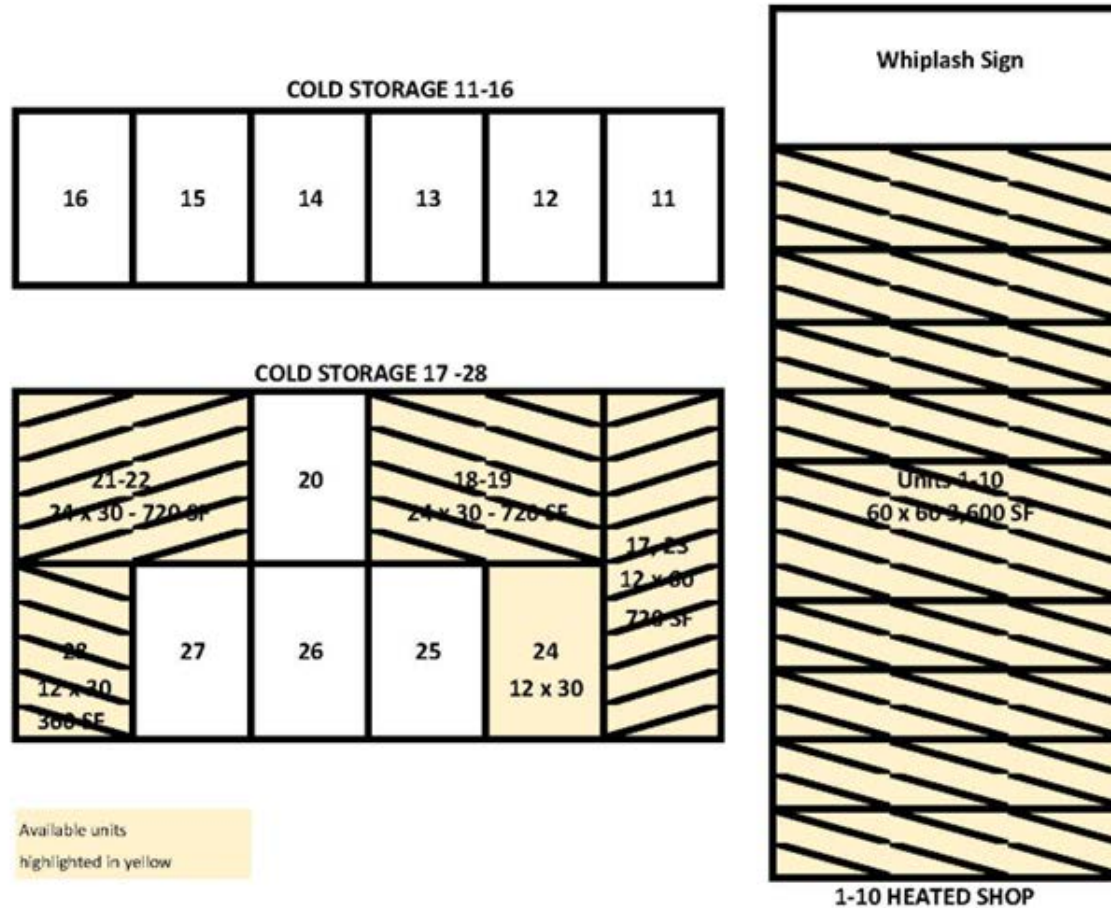

For Lease: Warehouse / Workshop Space

598 180th Ave | Somerset, WI 54025

Available units
highlighted in yellow

598 180th Ave, Somerset WI
AVAILABLE UNITS

Floorplan

The information contained herein has been provided by the property owner or obtained from sources deemed reliable. Although the information is believed to be accurate, it is not guaranteed. The property is subject to price change, prior sale or lease and withdrawal from the market, without notice. Buyer is responsible to conduct its own due diligence, as this offering contains no representations or warranties.